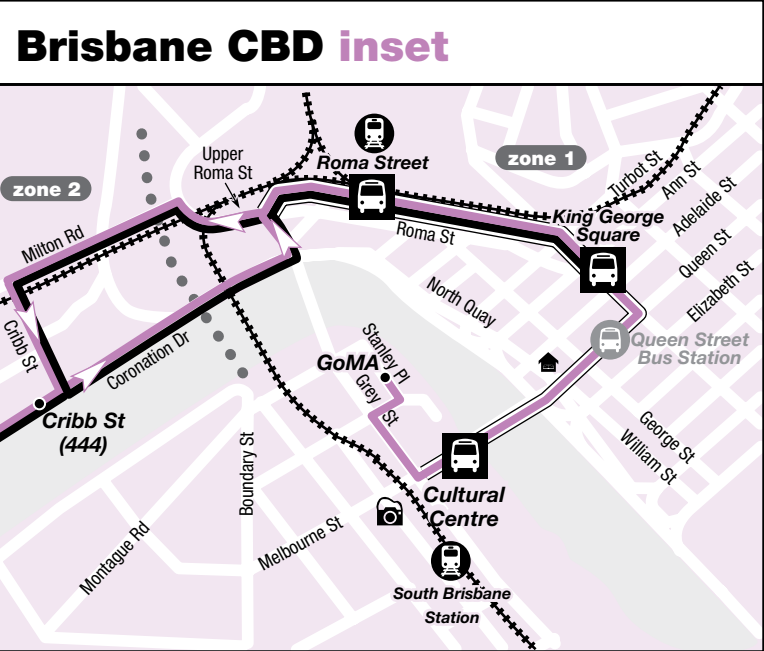

your **Brisbane West** bus operator

Key

- route 444
- route P443
- bus stop
- terminus
- bus interchange
- zone boundary
- connecting train station
- tourist attraction
- shopping centre
- cemetery
- hospital
- university/TAFE
- busway
- busway station
- library

diagrammatic map - not to scale

route 444 route P443

servicing	servicing
Moggill	Moggill
Kenmore	Kenmore
Chapel Hill	Chapel Hill
Indooroopilly	Roma Street
Roma Street	King George Square
King George Square	
Cultural Centre	
GoMA (Gallery of Modern Art)	

Pre-paid fare

route P443 is a pre-paid service, whereby passengers must have a valid TransLink ticket or *go* card to travel.

For further information refer to Brisbane CBD inset map below

P443 Moggill - Kenmore - CITY Rocket (Mon-Fri peak hours only)