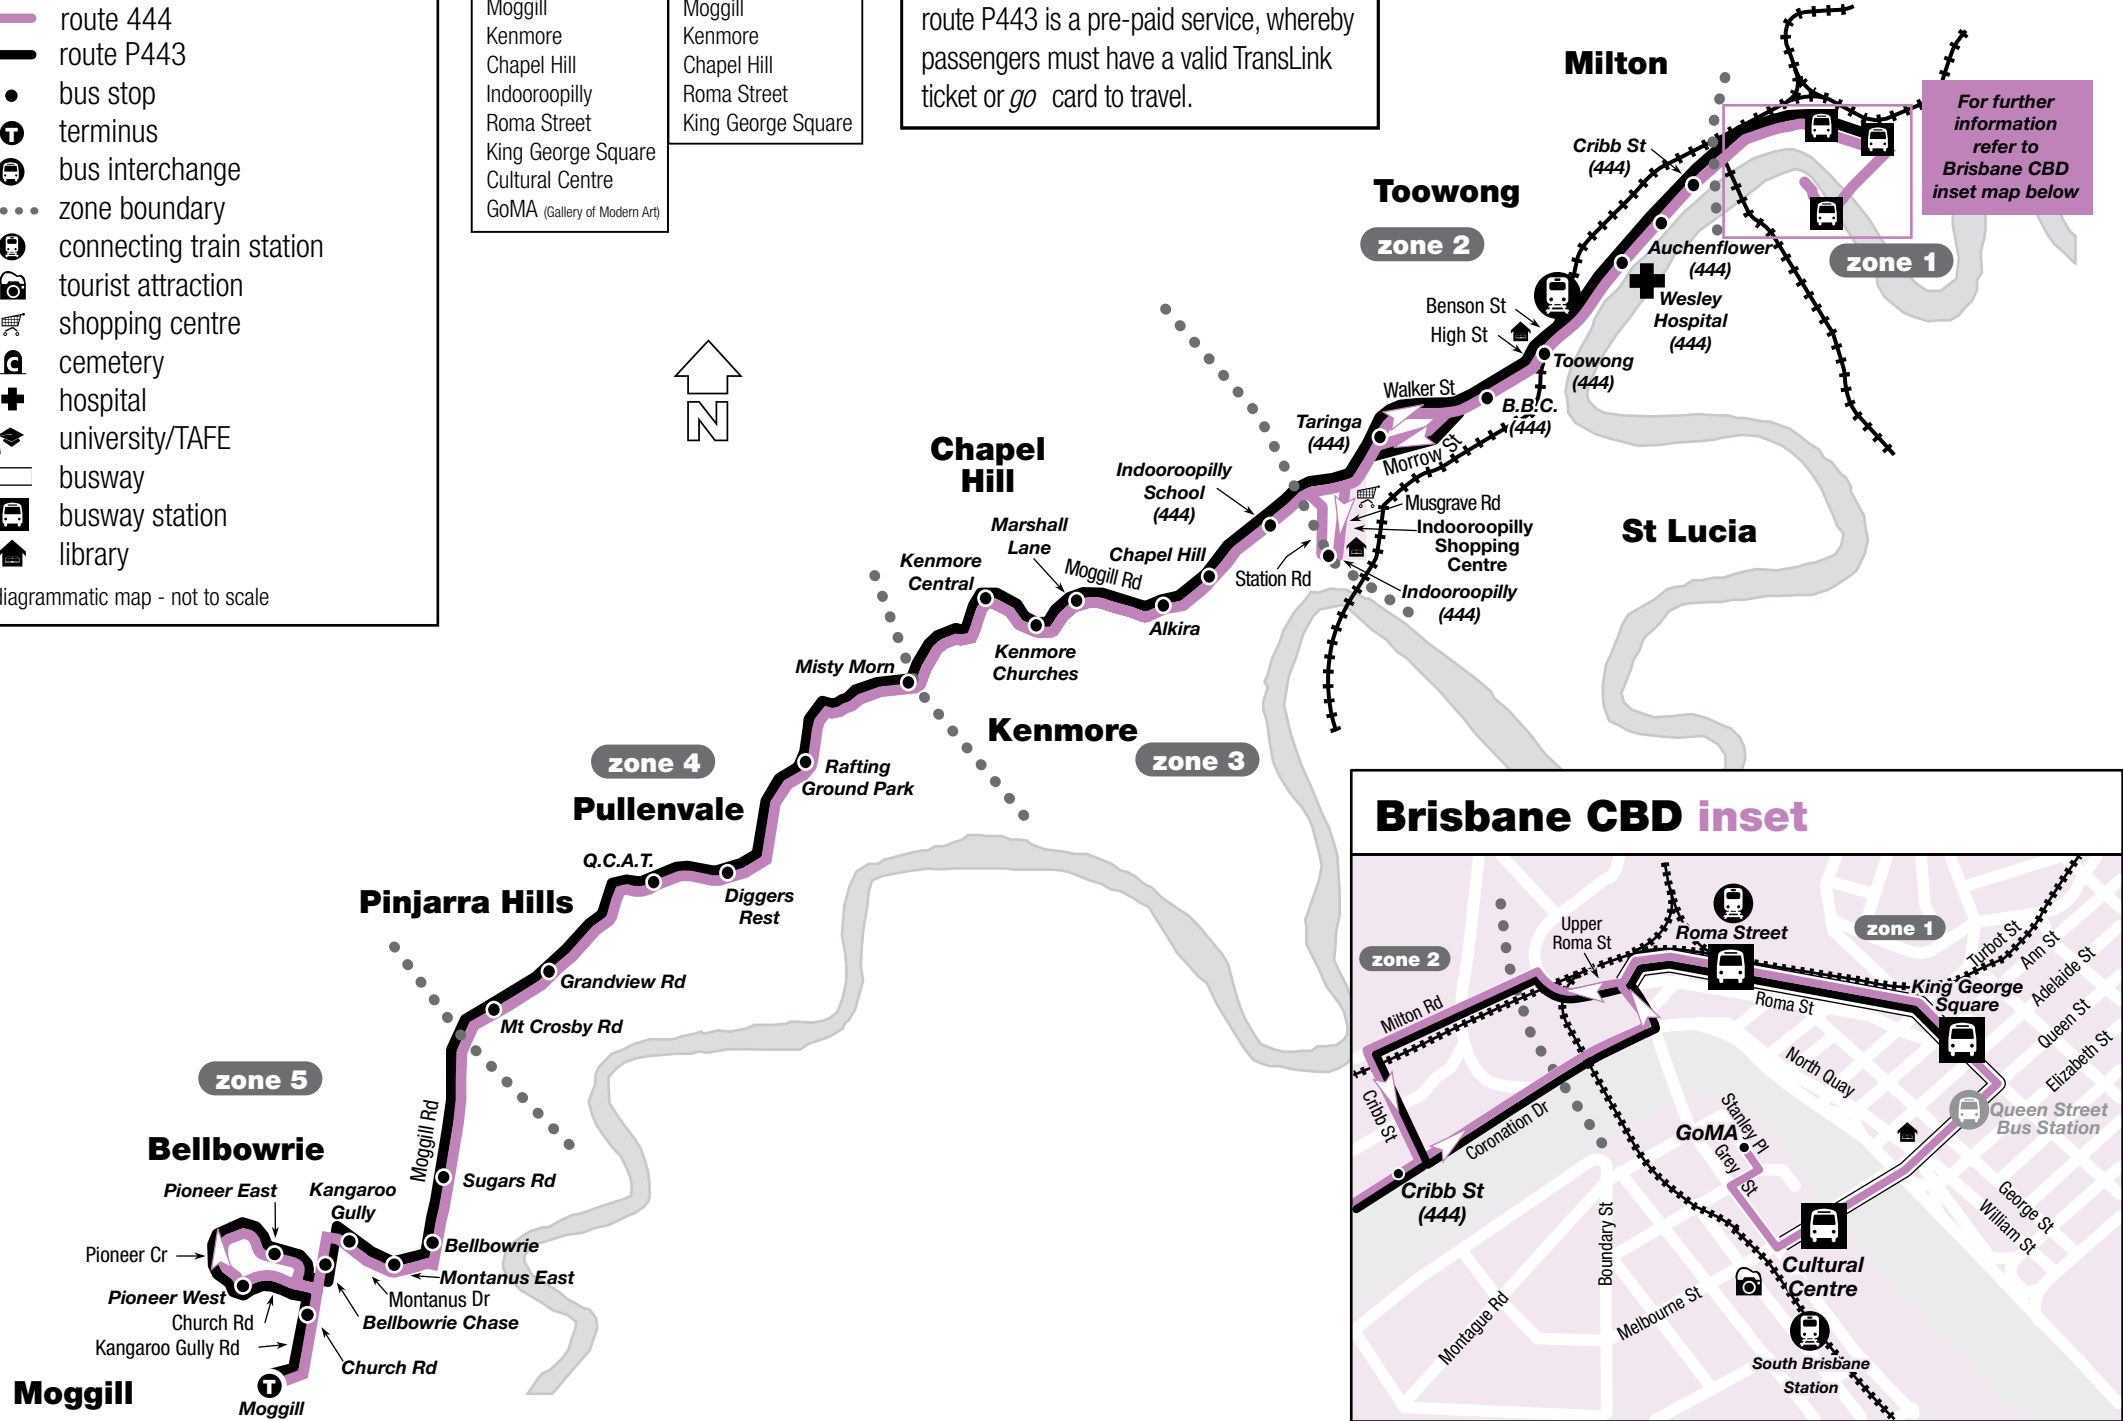

Key

- route 444
- route P443
- bus stop
- terminus
- bus interchange
- zone boundary
- connecting train station
- tourist attraction
- shopping centre
- cemetery
- hospital
- university/TAFE
- busway
- busway station
- library

diagrammatic map - not to scale

route 444 route P443

servicing	servicing
Moggill	Moggill
Kenmore	Kenmore
Chapel Hill	Chapel Hill
Indooroopilly	Roma Street
Roma Street	King George Square
King George Square	
Cultural Centre	
GoMA (Gallery of Modern Art)	

Pre-paid fare

route P443 is a pre-paid service, whereby passengers must have a valid TransLink ticket or *go* card to travel.

For further information refer to Brisbane CBD inset map below