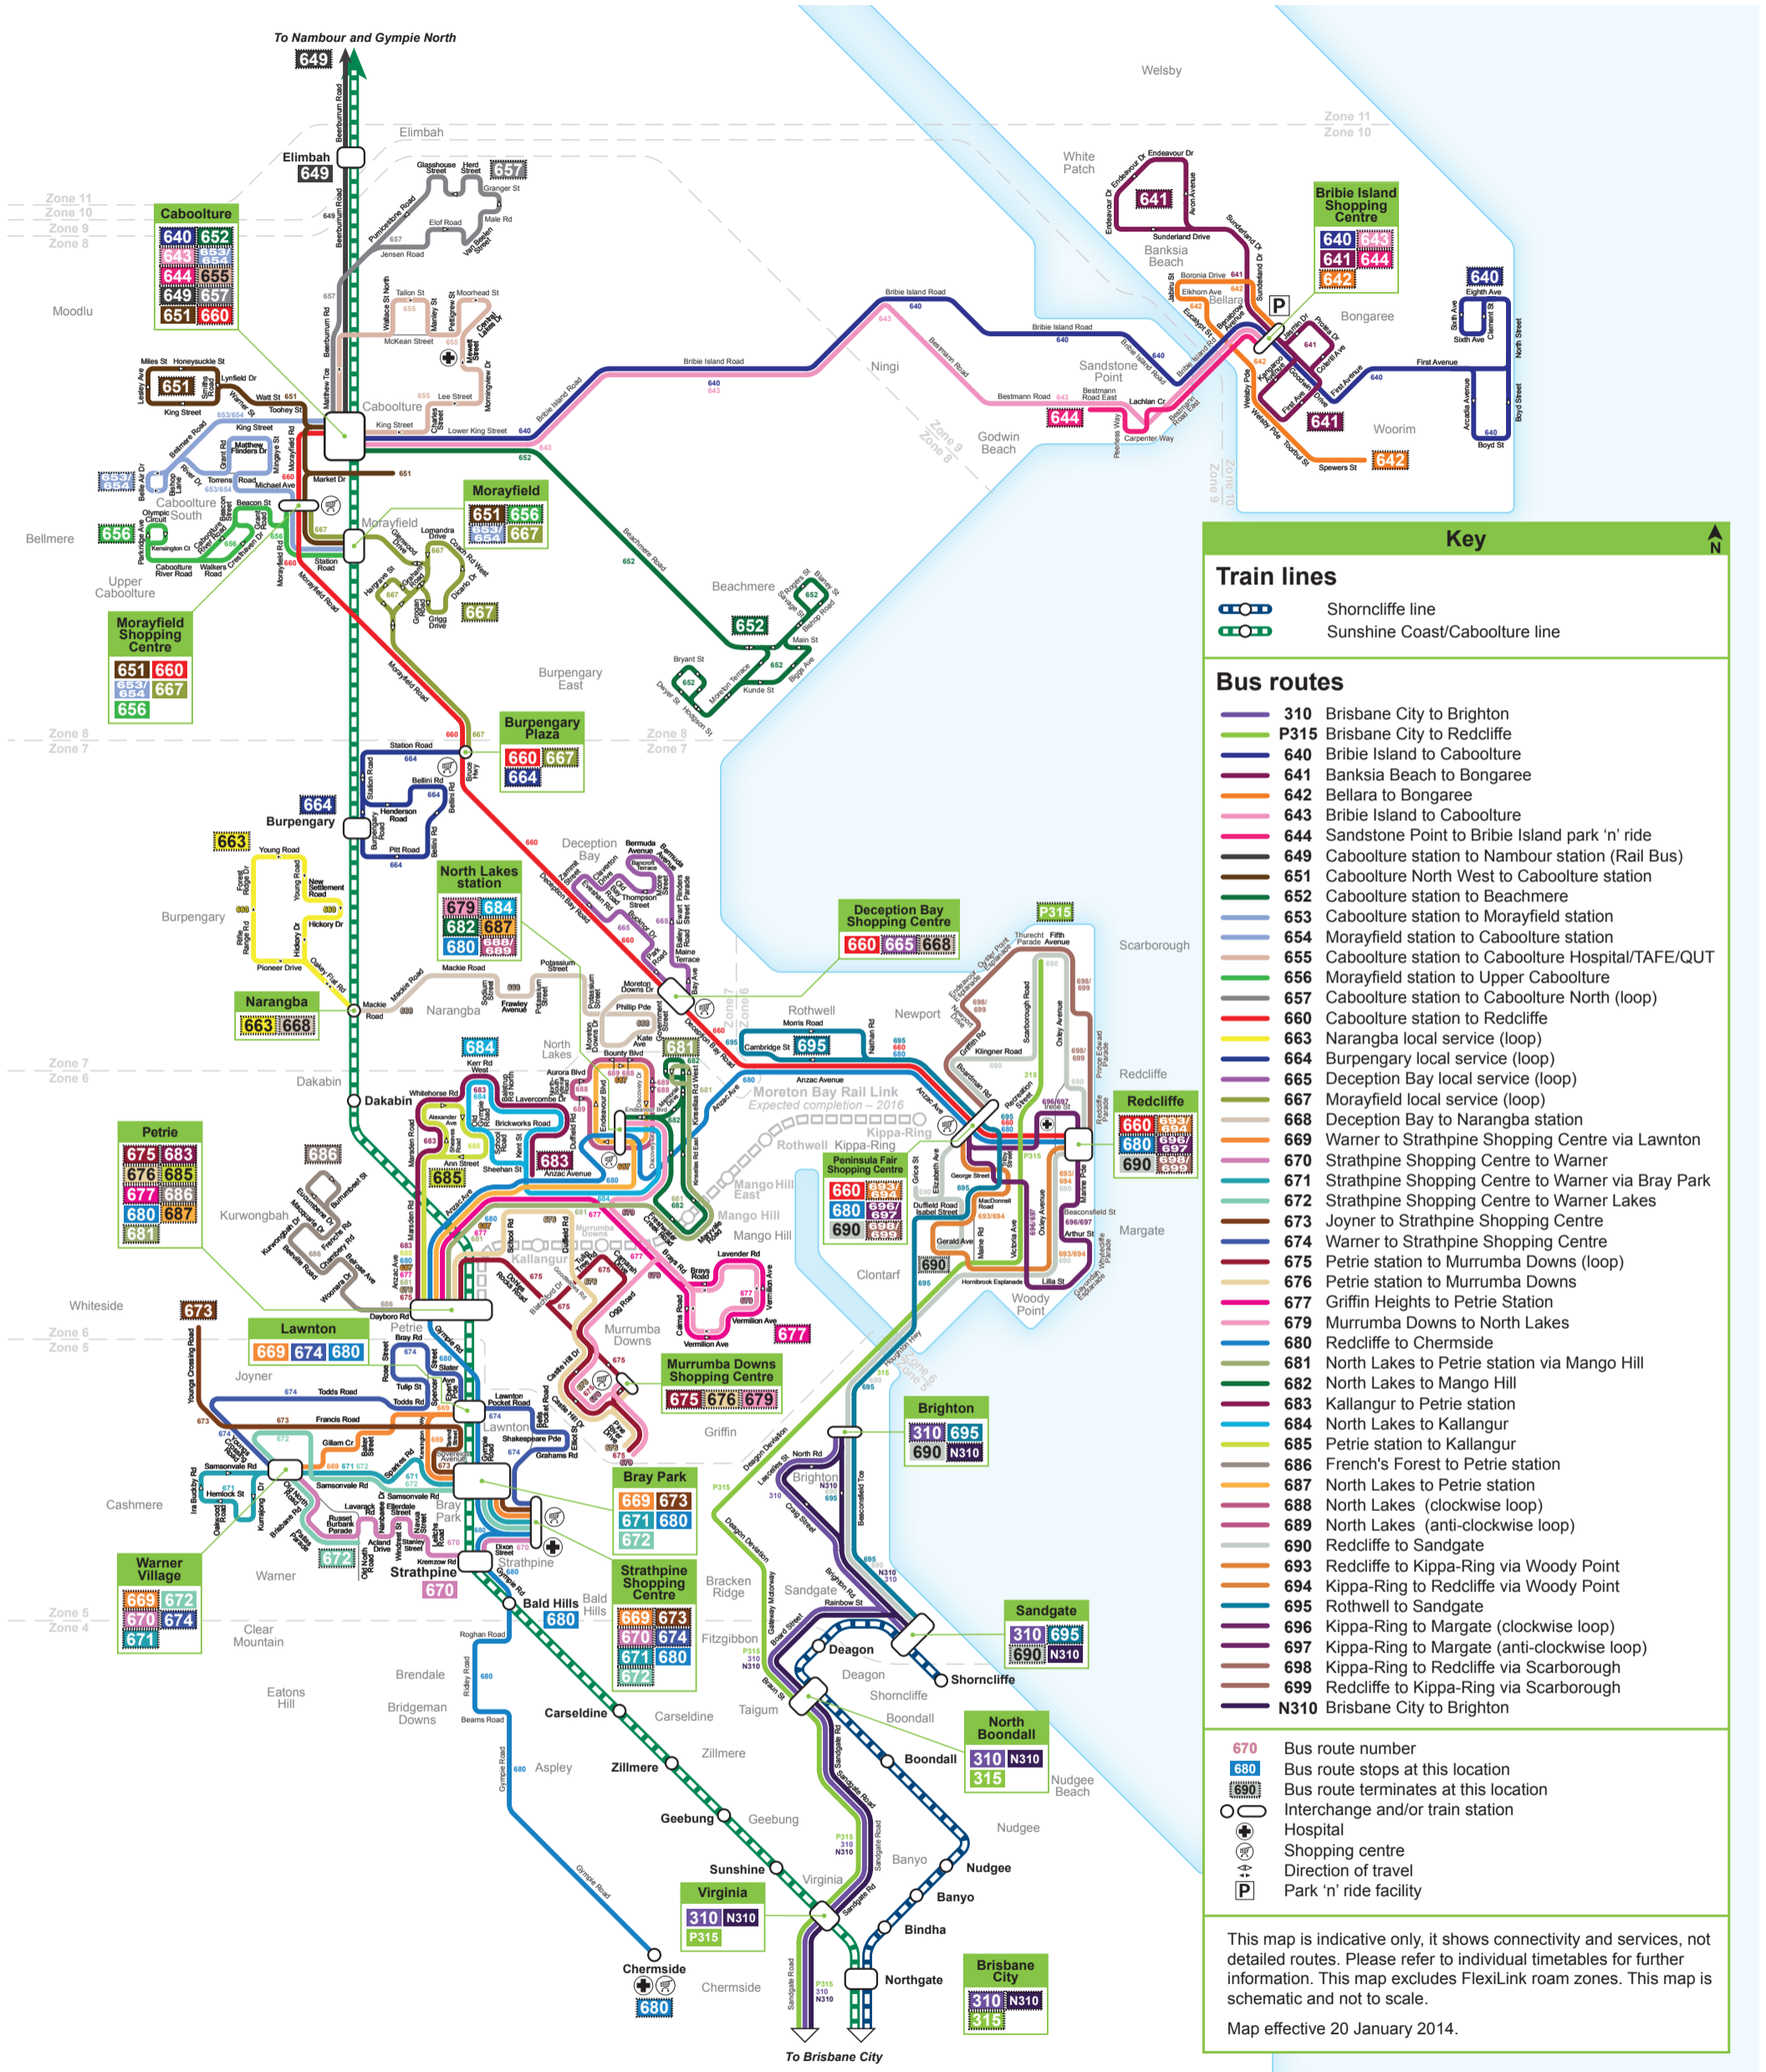

Moreton Bay Region network map

Effective 20 January 2014

Key

Train lines

- Shorncliffe line
- Sunshine Coast/Caboolture line

Bus routes

- 310 Brisbane City to Brighton
- P315 Brisbane City to Redcliffe
- 640 Bribie Island to Caboolture
- 641 Banksia Beach to Bongaree
- 642 Bellara to Bongaree
- 643 Bribie Island to Caboolture
- 644 Sandstone Point to Bribie Island park 'n' ride
- 649 Caboolture station to Nambour station (Rail Bus)
- 651 Caboolture North West to Caboolture station
- 652 Caboolture station to Beachmere
- 653 Caboolture station to Morayfield station
- 654 Morayfield station to Caboolture station
- 655 Caboolture station to Caboolture Hospital/TAFE/QUT
- 656 Morayfield station to Upper Caboolture
- 657 Caboolture station to Caboolture North (loop)
- 660 Caboolture station to Redcliffe
- 663 Narangba local service (loop)
- 664 Burpengary local service (loop)
- 665 Deception Bay local service (loop)
- 667 Morayfield local service (loop)
- 668 Deception Bay to Narangba station
- 669 Warner to Strathpine Shopping Centre via Lawnton
- 670 Strathpine Shopping Centre to Warner
- 671 Strathpine Shopping Centre to Warner via Bray Park
- 672 Strathpine Shopping Centre to Warner Lakes
- 673 Joyner to Strathpine Shopping Centre
- 674 Warner to Strathpine Shopping Centre
- 675 Petrie station to Murrumba Downs (loop)
- 676 Petrie station to Murrumba Downs
- 677 Griffin Heights to Petrie Station
- 679 Murrumba Downs to North Lakes
- 680 Redcliffe to Cherside
- 681 North Lakes to Petrie station via Mango Hill
- 682 North Lakes to Mango Hill
- 683 Kallangur to Petrie station
- 684 North Lakes to Kallangur
- 685 Petrie station to Kallangur
- 686 French's Forest to Petrie station
- 687 North Lakes to Petrie station
- 688 North Lakes (clockwise loop)
- 689 North Lakes (anti-clockwise loop)
- 690 Redcliffe to Sandgate
- 693 Redcliffe to Kippa-Ring via Woody Point
- 694 Kippa-Ring to Redcliffe via Woody Point
- 695 Rothwell to Sandgate
- 696 Kippa-Ring to Margate (clockwise loop)
- 697 Kippa-Ring to Margate (anti-clockwise loop)
- 698 Kippa-Ring to Redcliffe via Scarborough
- 699 Redcliffe to Kippa-Ring via Scarborough
- N310 Brisbane City to Brighton

Legend:

- Bus route number
- Bus route stops at this location
- Bus route terminates at this location
- Interchange and/or train station
- Hospital
- Shopping centre
- Direction of travel
- Park 'n' ride facility

This map is indicative only, it shows connectivity and services, not detailed routes. Please refer to individual timetables for further information. This map excludes FlexiLink roam zones. This map is schematic and not to scale.
Map effective 20 January 2014.

Visit translink.com.au or call 13 12 30