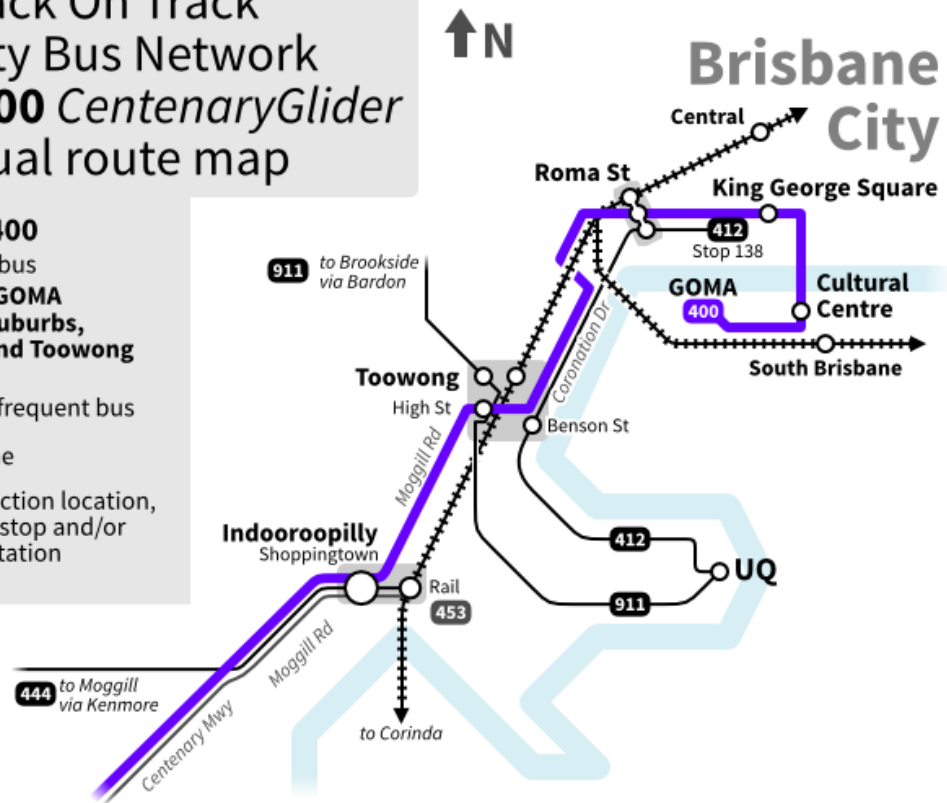

RAIL - Back On Track Hi Quality Bus Network Route 400 CentenaryGlider Contextual route map

Route 400
CentenaryGlider bus
Darra to City & GOMA
via Centenary suburbs,
Indooroopilly and Toowong

- 911** Other frequent bus
- +** Rail line
- Connection location, major stop and/or train station

Centenary area routes

- 400** Darra to City & GOMA. Very frequent service.
- 453** Darra to Indooroopilly. Regular service.
- 468** Inala to Mt Ommaney. Infrequent service.
- 910** Forest Lake to Mt Ommaney. Regular service.